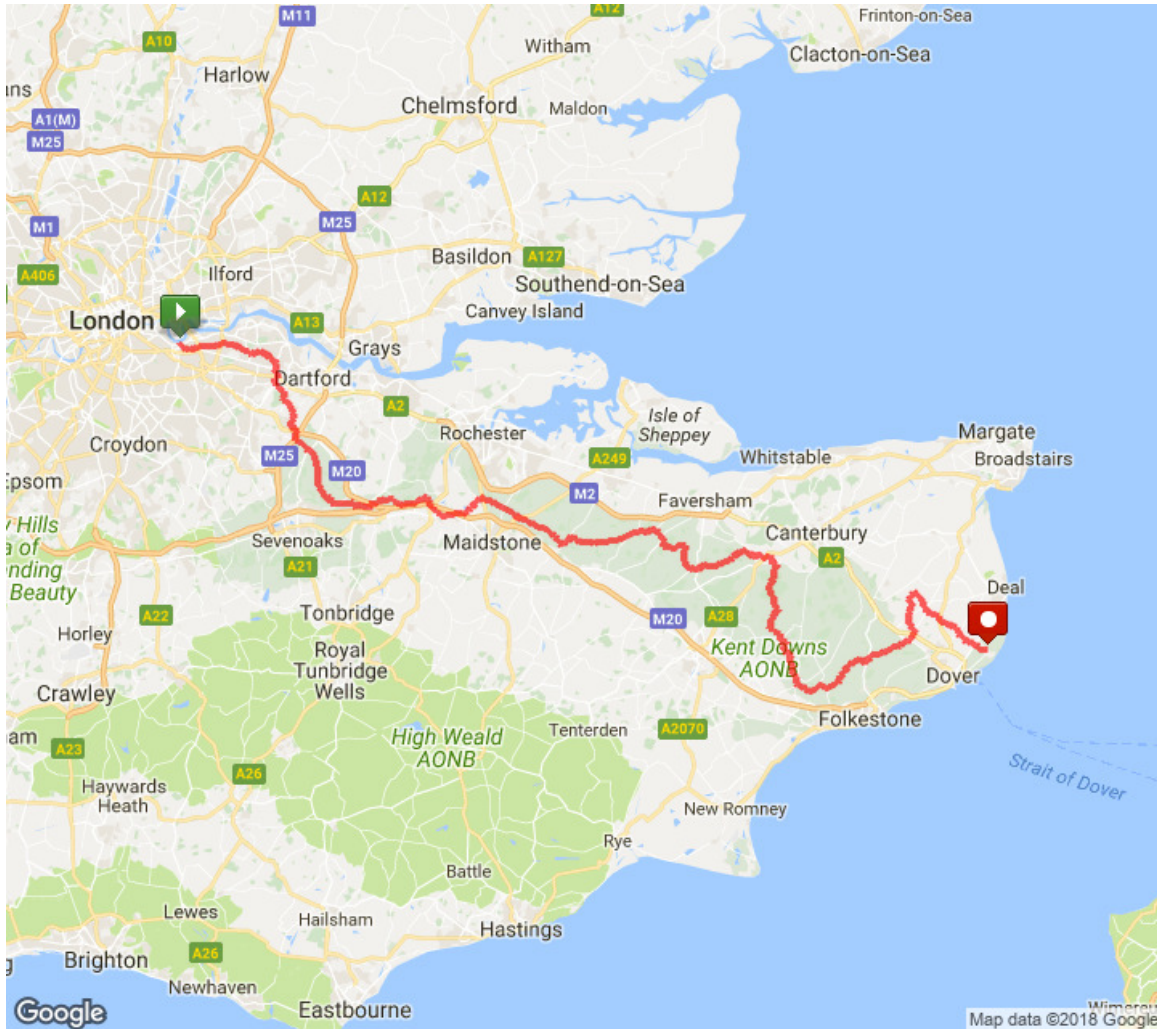

### Cutty Sark to White Cliffs

Distance: 99.88 mi

Elevation Gain: 6,027 ft

Elevation Max: 688 ft

### Notes

Directions Not Available