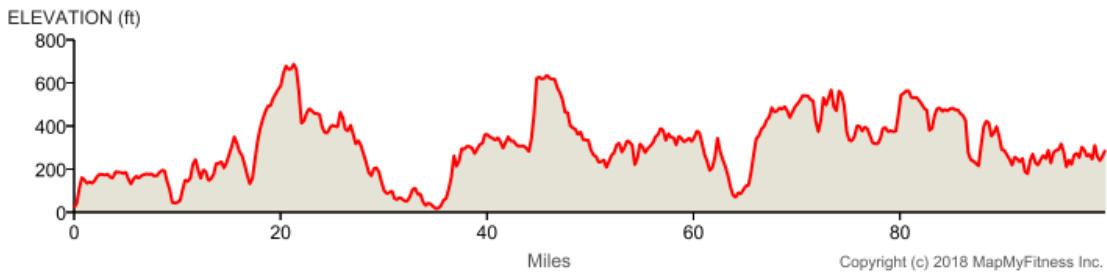

Cutty Sark to White Cliffs

Distance: 99.88 mi

Elevation Gain: 6,027 ft

Elevation Max: 688 ft

Notes

Directions Not Available